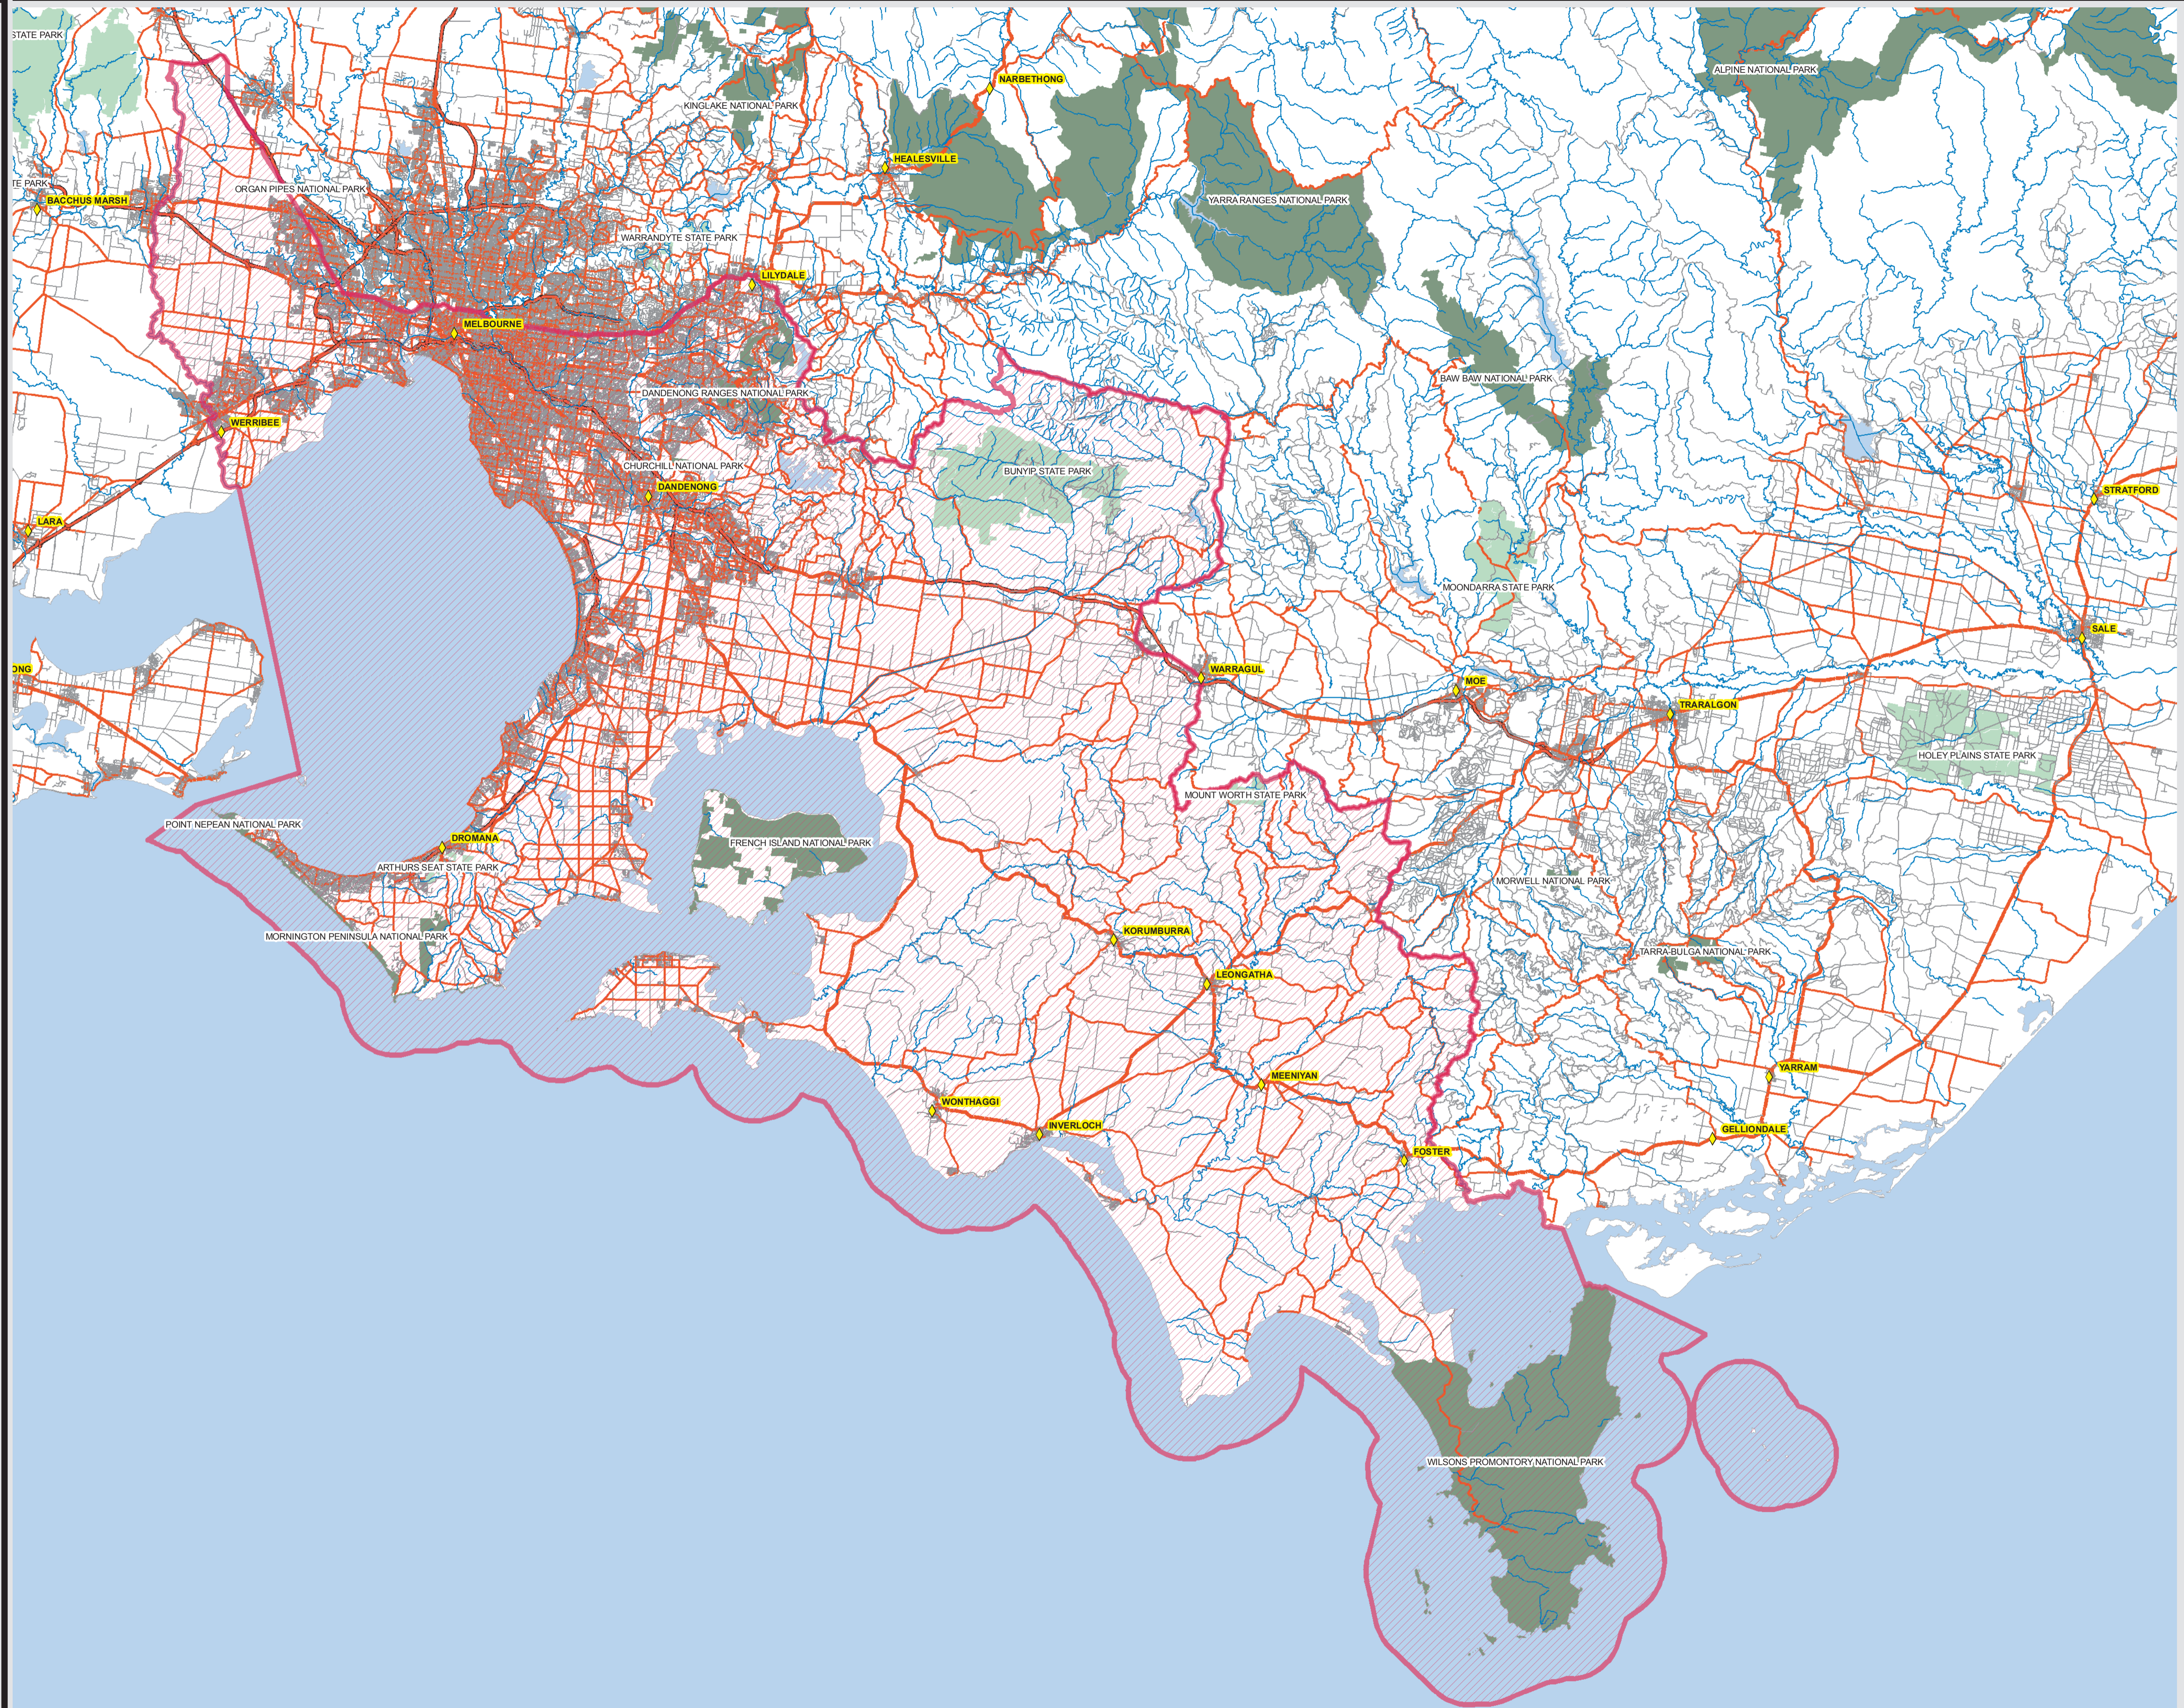

VicGRID
GDA 94

Scale 1:350,000