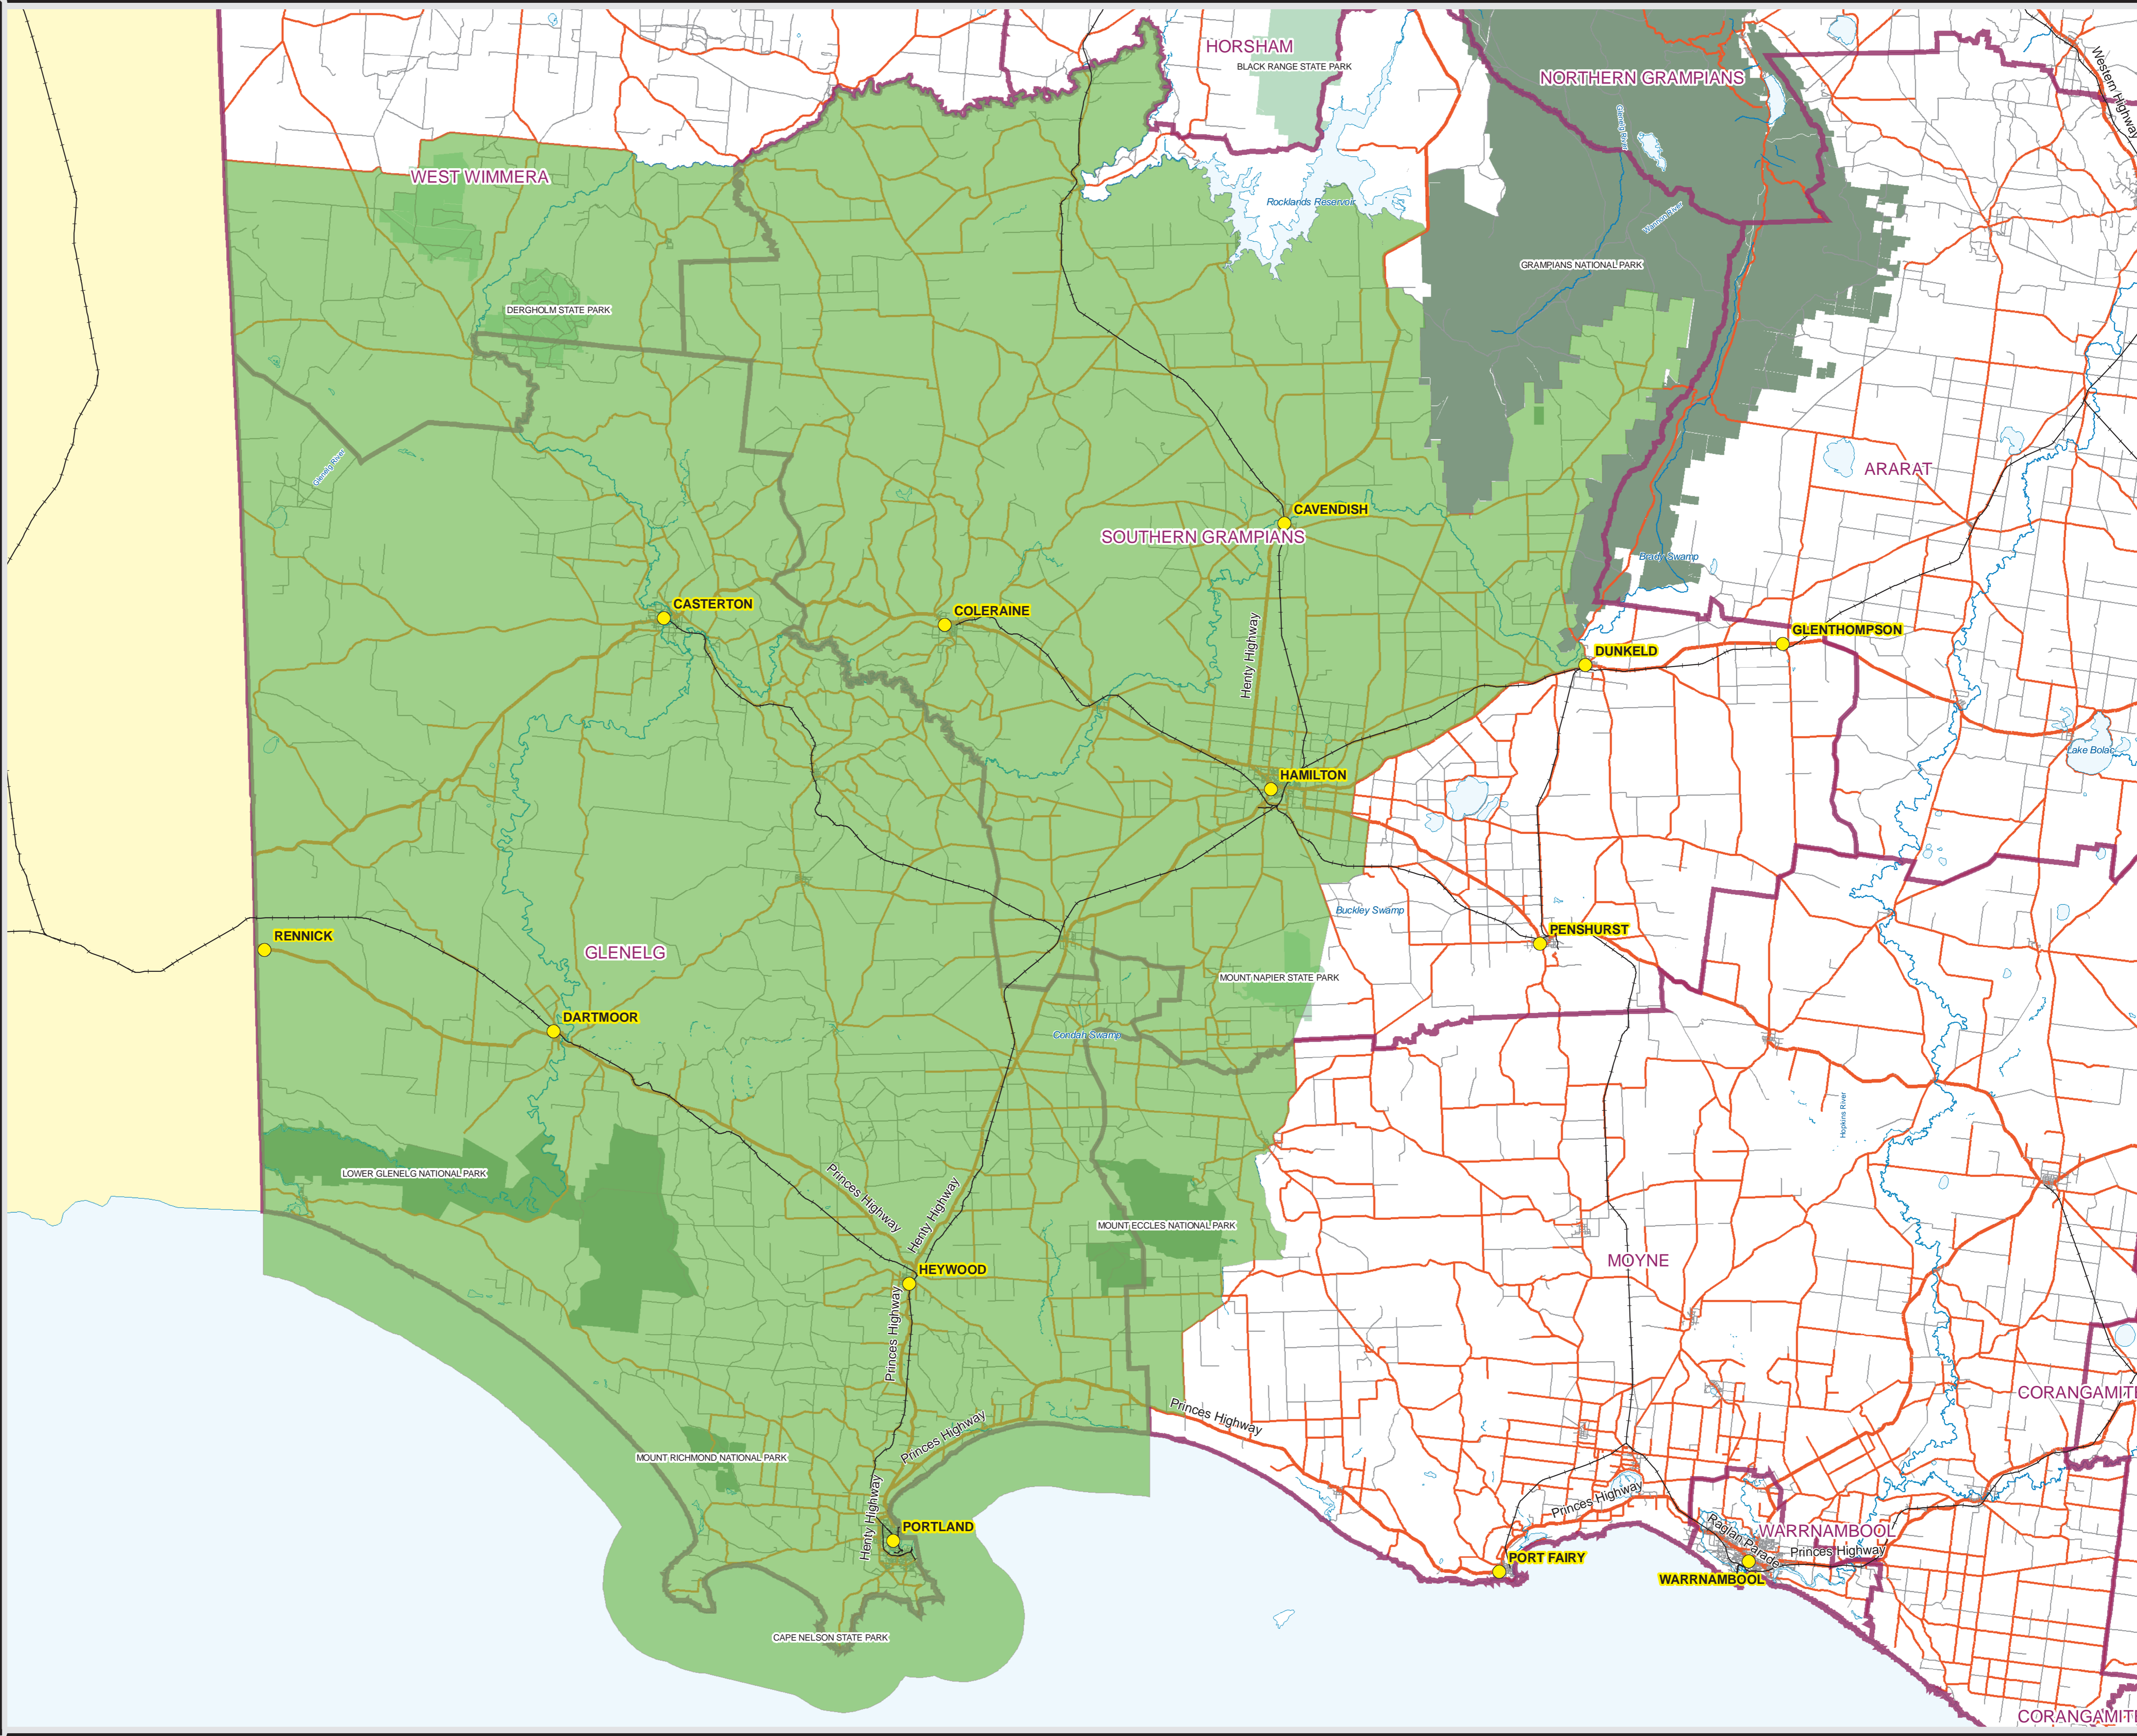

Legend

- Gundiitj Mirroring Traditional Owners Aboriginal Corporation
- Local Government Areas

- **Parks & Reserves**
- National park
- State Park
- Towns
- Railway
- Waterways
- Lakes

- **Roads**
- Freeway
- Major Roads
- Major Roads
- Local Roads

N

VICGRID
GDA 94

0 20
kilometres