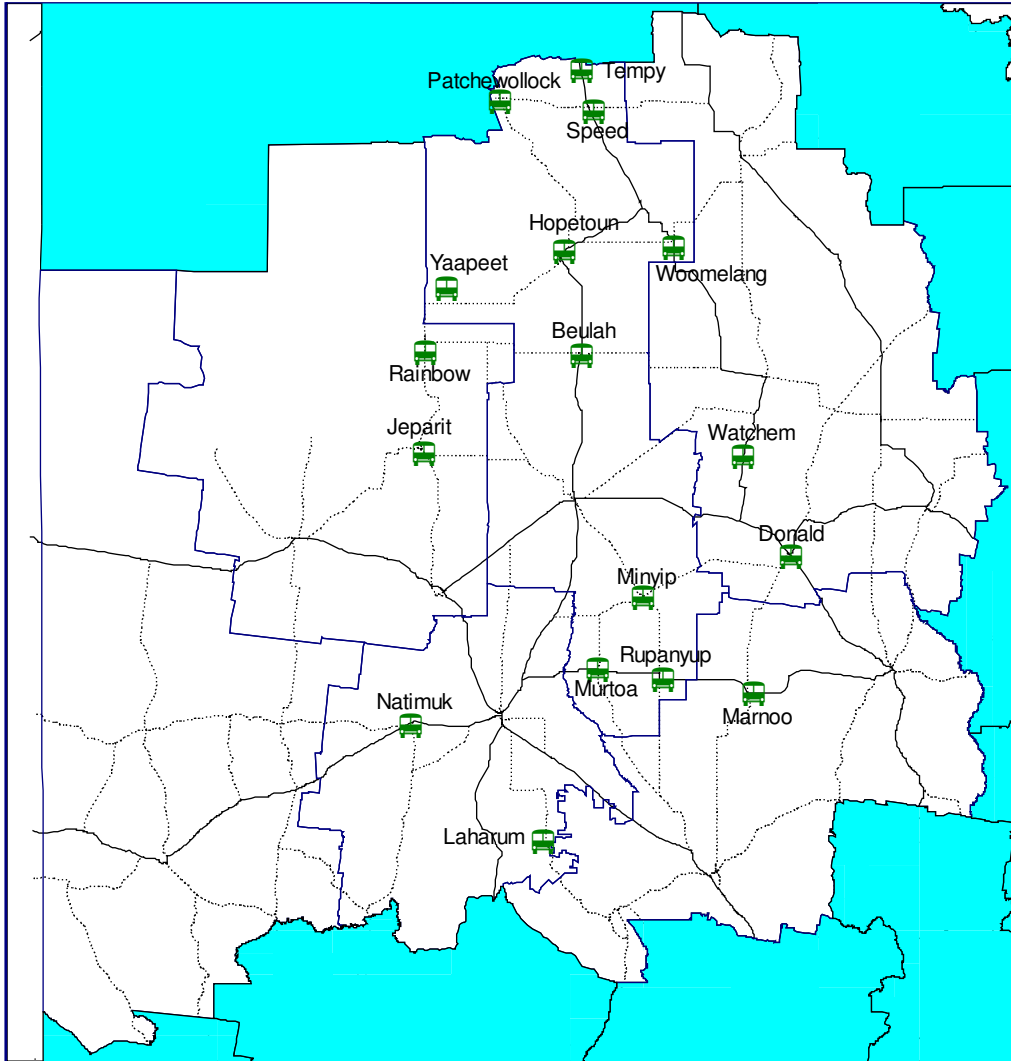

Area served = 41,888 km<sup>2</sup>

Hours	Mon	Tue	Wed	Thurs	Fri	Sat	Sun
Birchip		4.30-7.30		4.30-7.30		9-11	
Dimboola		1.30-5.30	3.30-5.30	10-12.30 1.30-5.30	10-12.30 1.30-6	9.30-12	
Edenhope		2-5	10.30-12.30 2-5		10.30-12.30 2-5	10-12	
Goroke				1.30-4.30			
Harrow					2.30-5.30		
Horsham	10-5.30	10-5.30	10-5.30	10-5.30	10-5.30	9.30-1	
Kaniva		3.30-5.30		10.30-1	3.30-5.30	10-12	
Nhill		2-5.30	2-5.30	2-5.30	2-6.30	10-12	
St Arnaud		1.30-5.30	1.30-5.30	10-1 3.30-6.30	1.30-5.30	9.30-12	
Stawell		10-5.30	10-5.30	10-5.30	10-5.30	10-12	2-5
Warracknabeal		2-5.30	2-5.30	11-12.30 3-6	2-5.30	10-12	

## Mobile Stops

---

- 1) **Beulah** Bell Street, beside park (VicRoads 209 T10)
- 2) **Donald** Woods Street, outside Post Office (VicRoads 216 H4)
- 3) **Hopetoun** Lascelles Street (VicRoads 209 S3)
- 4) **Jeparit** Roy Street, outside Shire Depot (VicRoads 214 C3)
- 5) **Laharum** Grampians Road, outside school (VicRoads 40 G9)
- 6) **Marnoo** Newall Street, outside school (VicRoads 220 C4)
- 7) **Minyip** Main Street, beside Rotunda park (VicRoads 217 M7)
- 8) **Murtoa** McDonald Street, (VicRoads 217 S8)
- 9) **Natimuk** Main Street, outside Shire office (VicRoads 217 S11)
- 10) **Patchewollock** Yenolom Street, outside hall (VicRoads 208 H3)
- 11) **Rainbow** Federal Street, outside Mecca (VicRoads 209 N8)
- 12) **Rupanyup** Cromie St, near Walker St intersection centre median strip (VicRds 217 S3)
- 13) **Speed** Randell Lane, opposite public toilets (VicRoads 208 D10)
- 14) **Tempy** Harrison Street, outside preschool (VicRoads 11 H7)
- 15) **Watchem** Sunraysia Highway, Outside the Watchem Hall
- 16) **Woomelang** proctor St, Opposite Public toilets (VicRoads 208 H10)
- 17) **Yaapeet** Byrne Street, (VicRoads 208 H7)