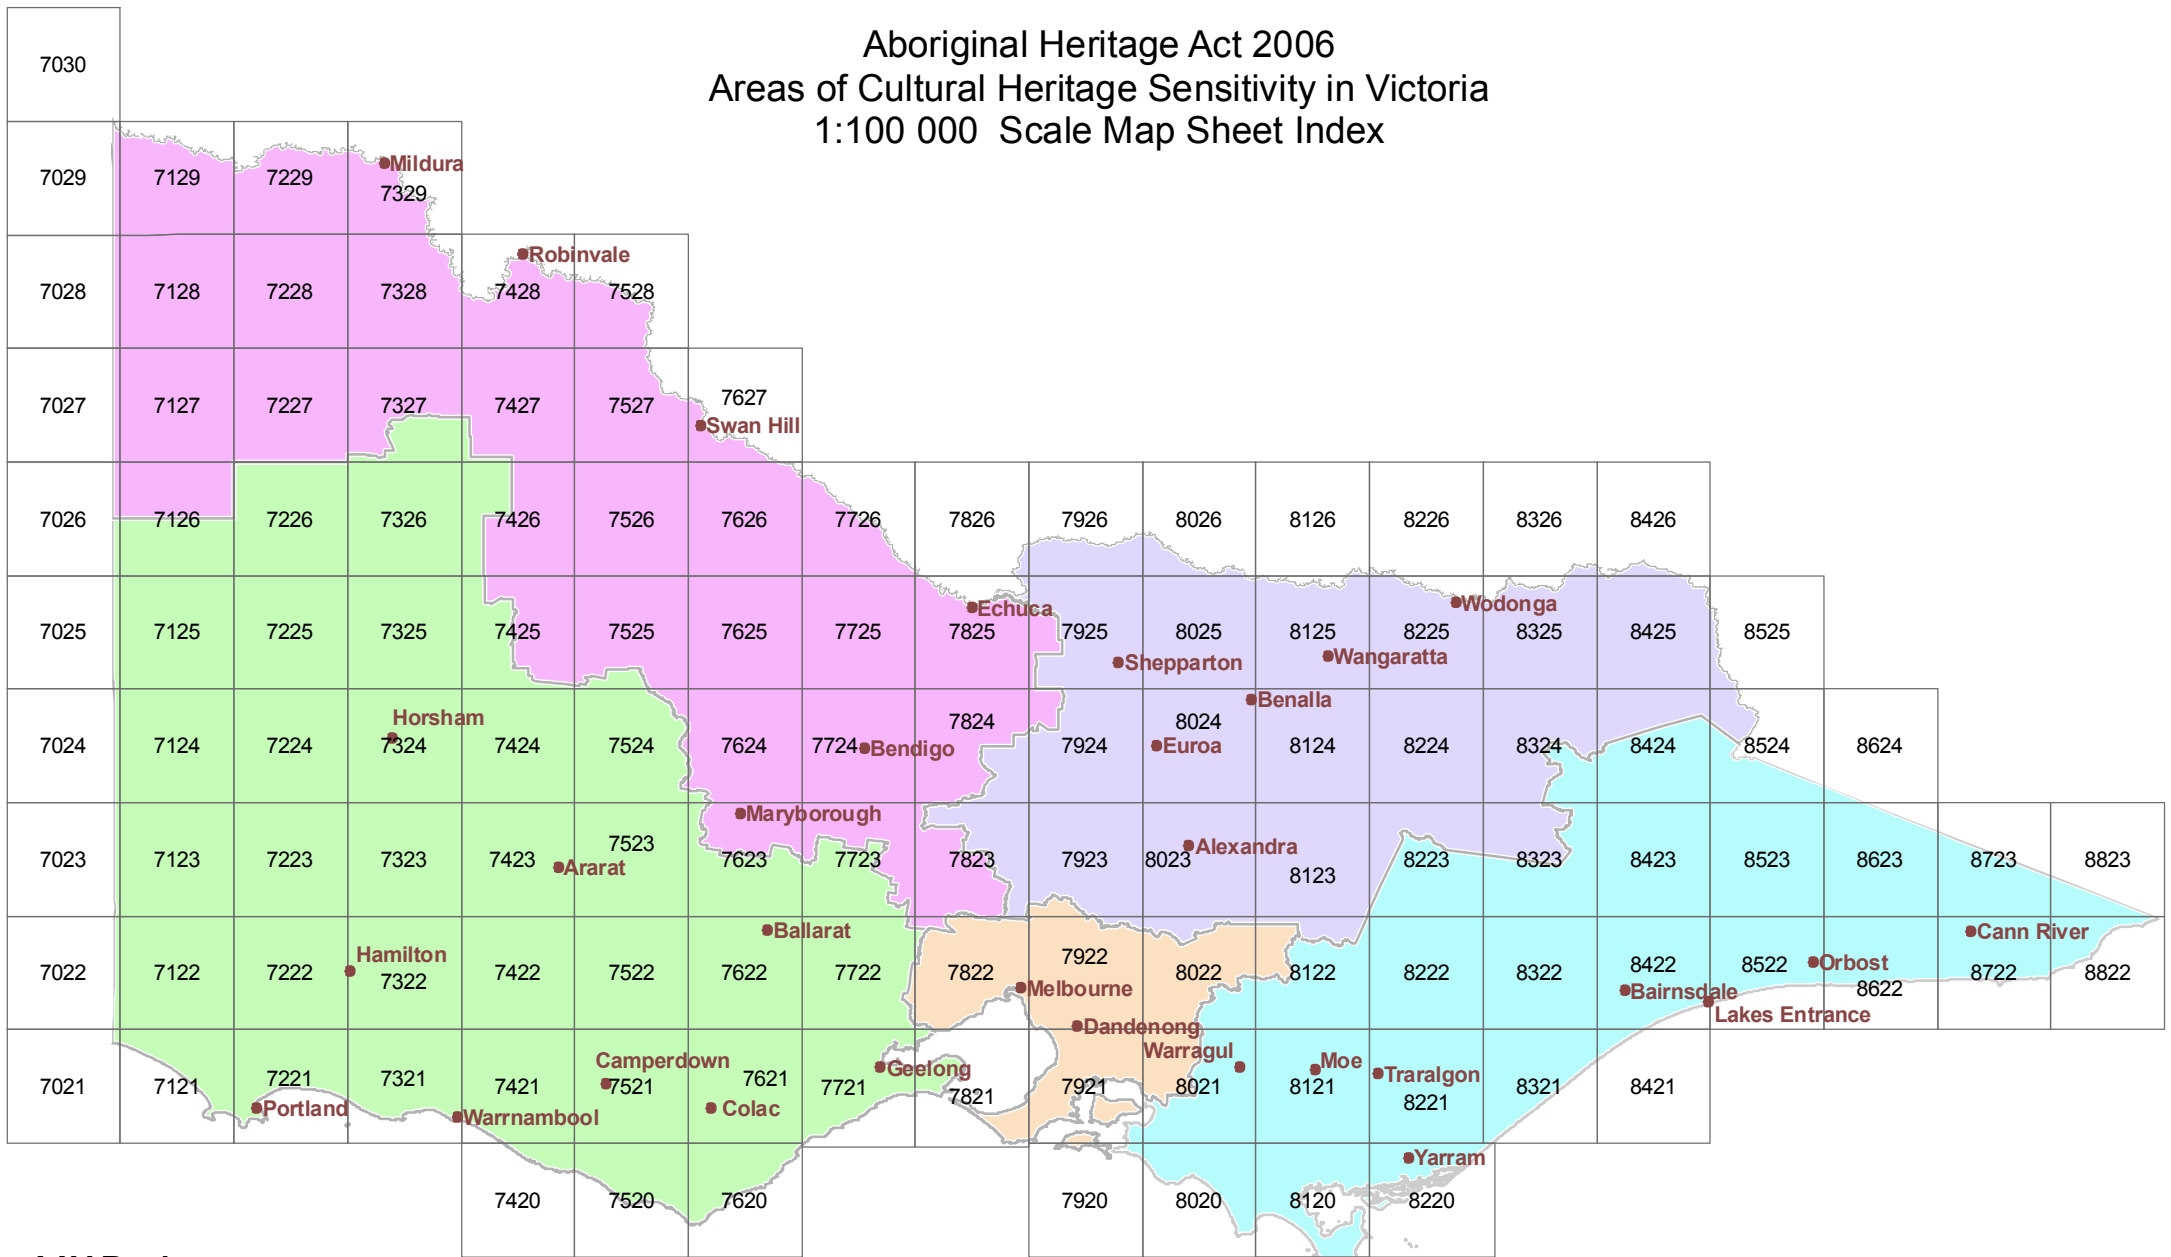

# Aboriginal Heritage Act 2006

## Areas of Cultural Heritage Sensitivity in Victoria

### 1:100 000 Scale Map Sheet Index

#### AAV Regions

- Barwon-South Western Grampian
- Gippsland
- Hume
- Loddon Mallee
- Metro