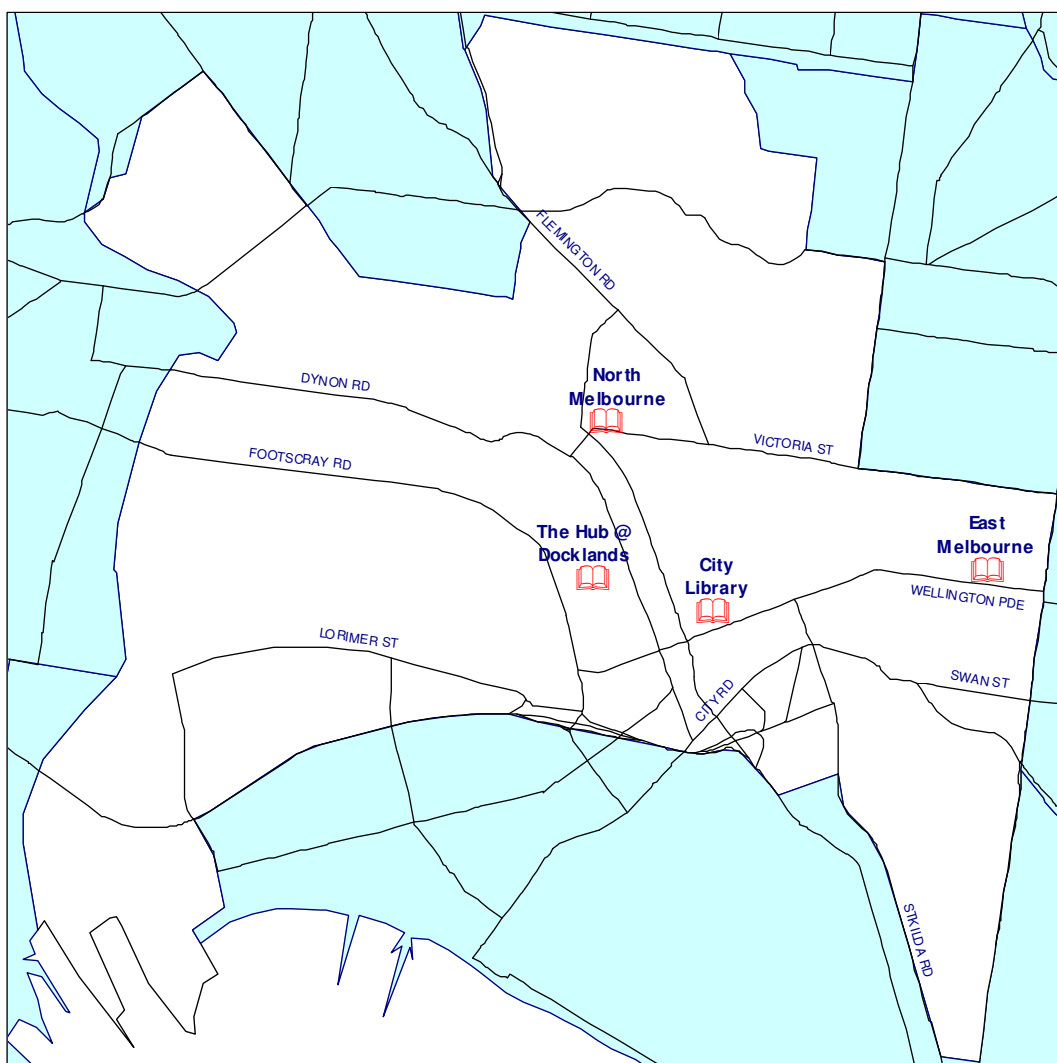

Melbourne Library Service

Area served = 36.5 km²

Hours	Mon	Tue	Wed	Thurs	Fri	Sat	Sun
City Library	8-8	8-8	8-8	8-8	8-6	10-5	12-5
East Melbourne	10-6	1-8	10-6	10-6	1-6	10-4	2-5
North Melbourne	10-6	10-8	1-8	10-6	1-6	10-4	2-5
The Hub @ Docklands	8:30-5	8:30-5	8:30-5	8:30-5	8:30-5		
Southbank	Opening June 2012 Visit our web page for details						

Branches		Tel	Fax
City Library	253 Flinders Lane, Melbourne 3000 (Melways 2B J2)	9658 9500	9658 9545
East Melbourne	122 George Street, 3002 (Melways 2G D4)	9658 9600	9658 9545
North Melbourne	66 Errol Street, 3051 (Melways 2A J10)	9658 9700	9658 9545
Library Access Point	The Hub @ Docklands 80 Harbour Esplanade, Docklands, 3008 (Melways 2E H7)	8622 4822	
Southbank <i>(Opening June 2012)</i>	207-229 City Rd, 3006 (Melways 2F D10)		